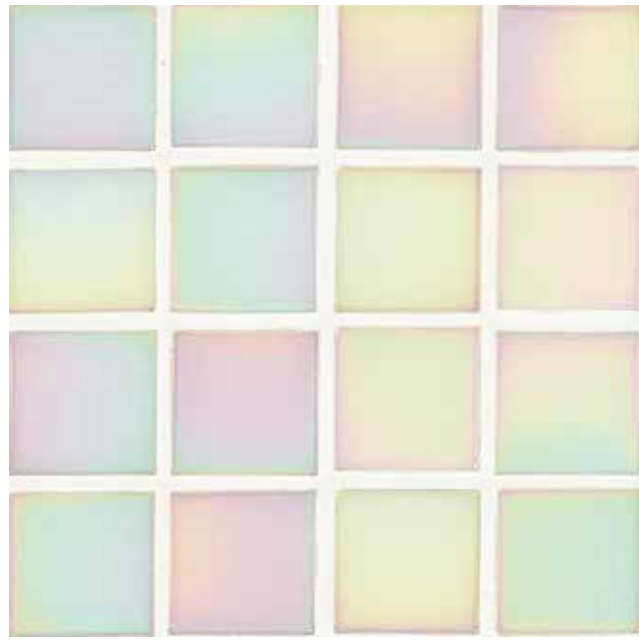

Fillgel plus 1101 bianco alabastro

Order unit: 11,14 SF - Paper face mounted - Fillgel plus - colored Bisazza grout

GM 20.77 Fillgel plus 2201 nero ebano

GM 20.97 Fillgel plus 4407 marrone avana

GM 20.37 Fillgel plus 7704 grigio azzurro

GM 20.59 Fillgel plus 7702 blu cobalto

GM 20.57 Fillgel plus 1104 neutro base

GM 20.49 Fillgel plus 8801 verde turchese

Order unit: 11,14 SF - Paper face mounted - Fillgel plus colored Bisazza grout

GM 20.97

GLOSS 3/4" x 3/4"

GL 13

Fillgel plus 2201 nero ebano

GL 01

Fillgel plus 1101 bianco alabastro

Order unit: 11,14 SF - Paper face mounted - Fillgel plus colored Bisazza grout

GL 01

VTC 20.70